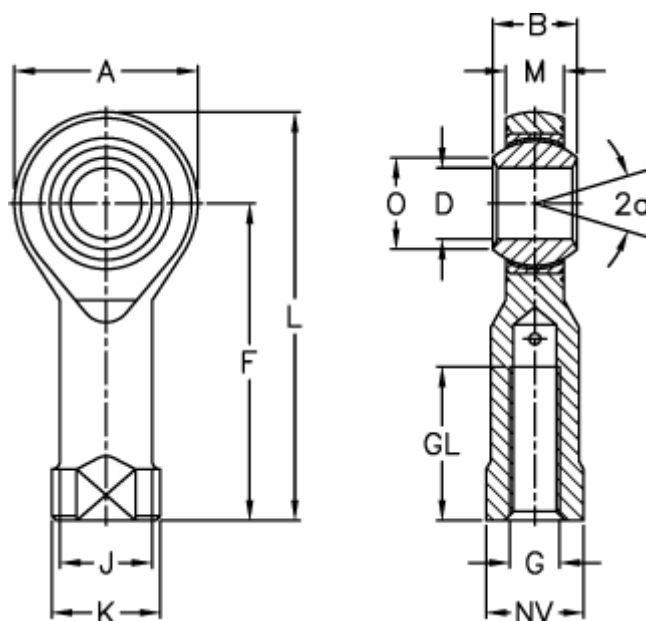

Article number: 03213018

Description: Fluro Rod End GILRSW 18  
Housing stainless steel with left-handed thread

## Measures

A	= 46	J	= 25	Weight (g) = 320
a (degrees)	= 15	K	= 31	
B	= 23	L	= 94	
D	= 18	M	= 16.5	
Dynamic load C (kN)	= 64	NV	= 27	
F	= 71	O	= 21.8	
G	= M18x1,5	Permissible rpm	= 210	
GL	= 32	Static load C0 (kN)	= 73	